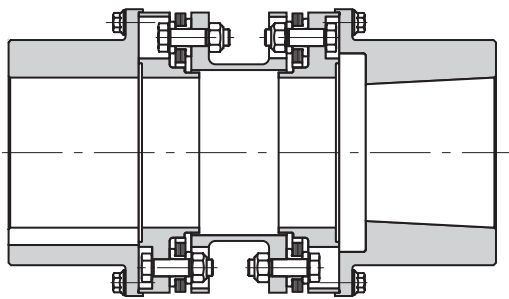

Features & Benefits

- High torque capacity with less mass and higher speed capability
- Oversize bore capacity allows for coupling selection based on torque requirements
- Unique jacking bolt feature for easy removal of center member assembly
- Factory assembled center member assembly for repeatable balance characteristics
- Piloted adapter and center member assembly meet industry and safety requirements
- High reliability for the life of your connected equipment
- Extensive engineering support to assist in the correct coupling selection
- Custom design capability

When specified, Series 71-8 couplings meet all requirements of API 610 or API 671.

Rexnord and Thomas are registered trademarks and Tpack is a trademark of Rexnord Industries, LLC.
All rights reserved.

WORLDWIDE CUSTOMER SERVICE

AUSTRALIA

Rexnord Australia Pty. Ltd.
Picton, New South Wales
Phone: 61-2-4677-3811
Fax: 61-2-4677-3812

BRAZIL

Rexnord Correntes Ltda.
Sao Leopoldo - RS
Phone: 55-51-579-8022
Fax: 55-51-579-8029

CANADA

Rexnord Canada Ltd.
Scarborough, Ontario
Phone: 1-416-297-6868
Fax: 1-416-297-6873

CHINA

Rexnord China
Shanghai, China
Phone: 86-21-62701942
Fax: 86-21-62701943

EUROPE

Rexnord NV/SA
Mechelen, Belgium
Phone: 32-15-443881
Fax: 32-15-443860

Rexnord Kette GmbH
Betzdorf, Germany
Phone: 49-2741-2840
Fax: 49-2741-284-385

LATIN AMERICA

Rexnord International
Milwaukee, Wisconsin
Phone: 1-414-643-2366
Fax: 1-414-643-3222
E-mail: international1@rexnord.com

MEXICO

Rexnord S.A. de C.V.
Queretaro, Qro.
Phone: 52-442-218-5000
Fax: 52-442-218-1090

SINGAPORE

Rexnord International, Inc.
Singapore City, Singapore
Phone: 65-6338-5622
Fax: 65-6338-5422

UNITED STATES

Customer Service
Phone: 1-866-Rexnord
(1-866-739-6673)
E-mail: rexnordcs(state)@rexnord.com
Example: rexnordcssohio@rexnord.com

ALL COUNTRIES NOT LISTED ABOVE

Rexnord International
Milwaukee, Wisconsin
Phone: 1-414-643-2366
Fax: 1-414-643-3222
E-mail: international2@rexnord.com